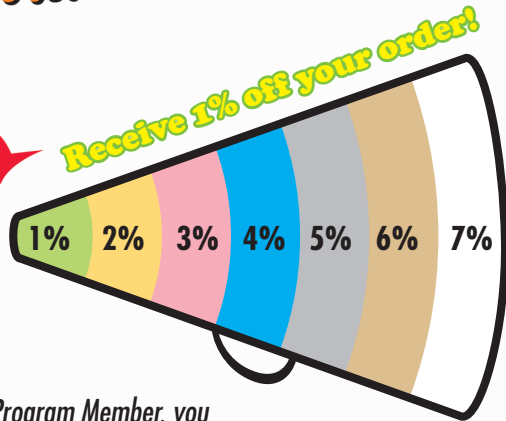

Spend	Level	Discount
$500 to $1000	green	1%
$1,001 to $5,000	yellow	2%
$5,001 to $15,000	pink	3%
$15,001 to $25,000	blue	4%
$25,001 to $35,000	silver	5%
$35,001 to $50,000	gold	6%
$50,001 and up	diamond	7%

BC★Rewards Program

The more you buy the more you save!

For example: **$Spend**
$500

=

As a BC★Rewards Program Member, you have the opportunity to save on all campwear, warmups, footwear, accessories & lettering. (Except custom uniforms & warmups and already discounted uniform & campwear packages.)

Terms & Conditions on Reverse